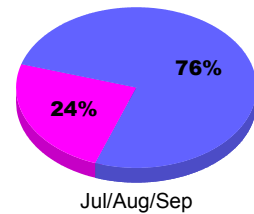

Membership Results
2010-2011

Membership
2009-2010

Month	Net Memb Goal	Actual New Memb	Actual Dropped Memb	Gain/Loss of Memb	Gain/Loss of Memb
Jul/Aug/Sep	44	74	-45	29	-8
Totals	44	74	-45	29	-8

Membership Results 2010-2011

Goal, New, Dropped, Gain/Loss

Comparison of Membership Gain/Loss

Current Year Compared to the Previous Year

Gender Comparison 2010-2011

■ Male ■ Female